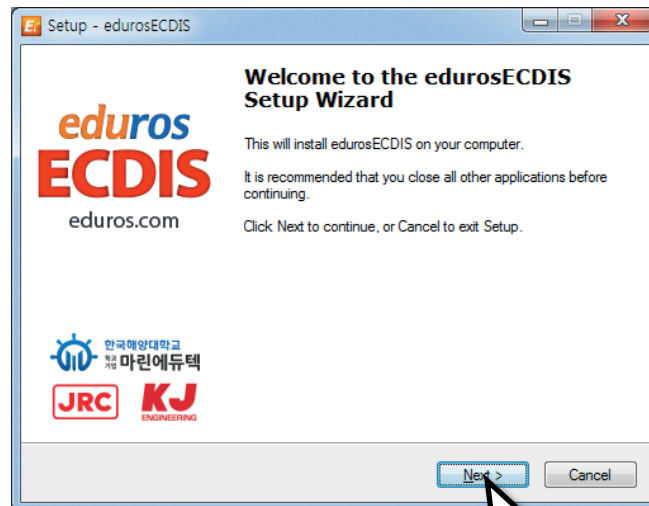

edurosECDIS User registration

Run 'edurosECDISUserUpdate.exe'

Click to 'Next'

Click to 'Next'

Click to 'Finish'