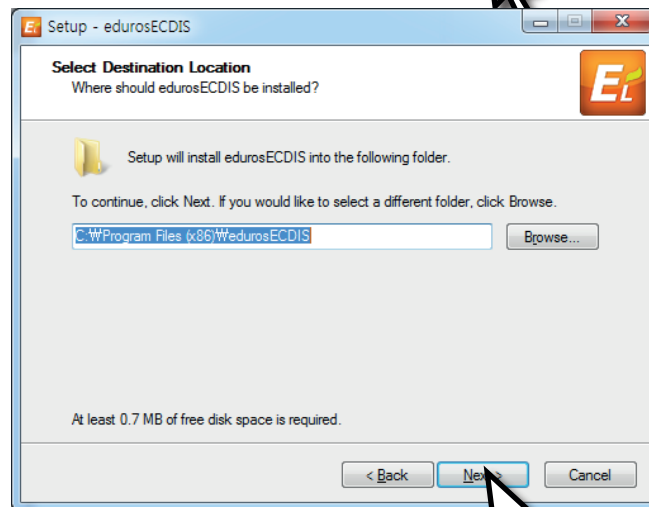

edurosECDIS User registration

Run 'edurosECDISUserUpdate.exe'

Click to 'Next'

Click to 'Next'

Click to 'Finish'